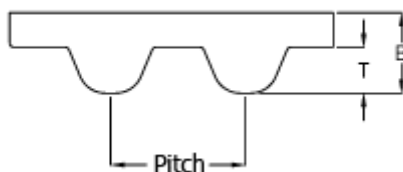

Data Sheet

Article number: 602939640405

Description: Gates Open timing belt rubber
GT-3MR-6-glass cord

Measures

B = 2.41

Pitch = 3

T = 1.12

Width = 6